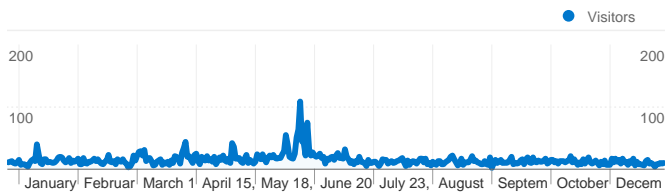

Site Usage

 **6,192** Visits

 **50.19%** Bounce Rate

 **14,218** Pageviews

 **00:02:24** Avg. Time on Site

 **2.30** Pages/Visit

 **46.80%** % New Visits

Map Overlay world

Content Overview

Pages	Pageviews	% Pageviews
/	5,673	39.90%
/events.html	1,882	13.24%
/gallindex.html	1,213	8.53%
/jerilderie2008entry.html	1,001	7.04%
/links.html	860	6.05%

Visitors Overview

Visitors
3,055

Traffic Sources Overview

- **Search Engines**
2,373.00 (38.32%)
- **Direct Traffic**
1,945.00 (31.41%)
- **Referring Sites**
1,874.00 (30.26%)

6,192 visits came from 76 countries/territories

Site Usage

Country/Territory	Visits	Pages/Visit	Avg. Time on Site	% New Visits	Bounce Rate
Australia	4,442	2.47	00:02:47	40.43%	45.36%
United States	593	1.81	00:01:11	50.25%	63.91%
New Zealand	140	2.49	00:02:34	42.86%	32.86%
United Kingdom	126	1.71	00:00:58	65.08%	71.43%
Japan	64	2.50	00:02:24	56.25%	57.81%
Germany	63	1.97	00:00:59	84.13%	60.32%
France	58	1.60	00:01:11	91.38%	63.79%
Poland	44	1.95	00:01:22	88.64%	59.09%
Belgium	40	1.68	00:01:21	57.50%	72.50%

Pages on this site were viewed a total of 14,218 times

 14,218 Pageviews

 11,340 Unique Views

 50.19% Bounce Rate

Top Content

Pages	Pageviews	% Pageviews
/	5,673	39.90%
/events.html	1,882	13.24%
/gallindex.html	1,213	8.53%
/jerilderie2008entry.html	1,001	7.04%
/links.html	860	6.05%