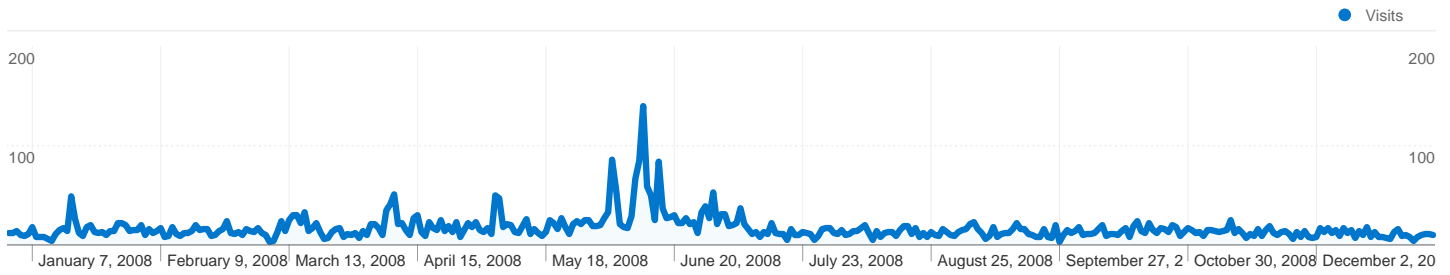

All traffic sources sent a total of 6,192 visits