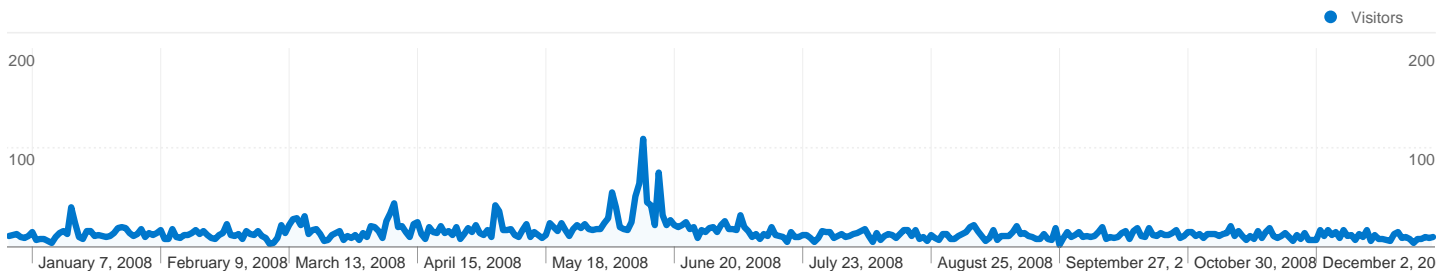

Traffic Sources Overview

- **Search Engines**
2,373.00 (38.32%)
- **Direct Traffic**
1,945.00 (31.41%)
- **Referring Sites**
1,874.00 (30.26%)

6,192 visits came from 76 countries/territories

Site Usage

Country/Territory	Visits	Pages/Visit	Avg. Time on Site	% New Visits	Bounce Rate
Australia	4,442	2.47	00:02:47	40.43%	45.36%
United States	593	1.81	00:01:11	50.25%	63.91%
New Zealand	140	2.49	00:02:34	42.86%	32.86%
United Kingdom	126	1.71	00:00:58	65.08%	71.43%
Japan	64	2.50	00:02:24	56.25%	57.81%
Germany	63	1.97	00:00:59	84.13%	60.32%
France	58	1.60	00:01:11	91.38%	63.79%
Poland	44	1.95	00:01:22	88.64%	59.09%
Belgium	40	1.68	00:01:21	57.50%	72.50%

Italy	38	1.87	00:00:46	78.95%	71.05%
					1 - 10 of 76

3,055 people visited this site

 **6,192** Visits

 **3,055** Absolute Unique Visitors

 **14,218** Pageviews

 **2.30** Average Pageviews

 **00:02:24** Time on Site

Pages on this site were viewed a total of 14,218 times

 14,218 Pageviews

 11,340 Unique Views

 50.19% Bounce Rate

Top Content

Pages	Pageviews	% Pageviews
/	5,673	39.90%
/events.html	1,882	13.24%
/gallindex.html	1,213	8.53%
/jerilderie2008entry.html	1,001	7.04%
/links.html	860	6.05%