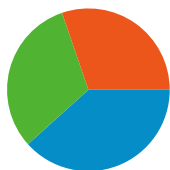

Content Overview

Pages	Pageviews	% Pageviews
/	5,673	39.90%
/events.html	1,882	13.24%
/gallindex.html	1,213	8.53%
/jerilderie2008entry.html	1,001	7.04%
/links.html	860	6.05%

Visitors Overview

Visitors
3,055

Traffic Sources Overview

- **Search Engines**
2,373.00 (38.32%)
- **Direct Traffic**
1,945.00 (31.41%)
- **Referring Sites**
1,874.00 (30.26%)

6,192 visits came from 76 countries/territories

Site Usage

Country/Territory	Visits	Pages/Visit	Avg. Time on Site	% New Visits	Bounce Rate
Australia	4,442	2.47	00:02:47	40.43%	45.36%
United States	593	1.81	00:01:11	50.25%	63.91%
New Zealand	140	2.49	00:02:34	42.86%	32.86%
United Kingdom	126	1.71	00:00:58	65.08%	71.43%
Japan	64	2.50	00:02:24	56.25%	57.81%
Germany	63	1.97	00:00:59	84.13%	60.32%
France	58	1.60	00:01:11	91.38%	63.79%
Poland	44	1.95	00:01:22	88.64%	59.09%
Belgium	40	1.68	00:01:21	57.50%	72.50%

Pages on this site were viewed a total of 14,218 times

 14,218 Pageviews

 11,340 Unique Views

 50.19% Bounce Rate

Top Content

Pages	Pageviews	% Pageviews
/	5,673	39.90%
/events.html	1,882	13.24%
/gallindex.html	1,213	8.53%
/jerilderie2008entry.html	1,001	7.04%
/links.html	860	6.05%