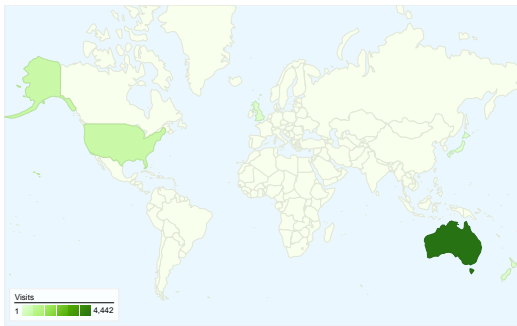

Site Usage

 **6,192** Visits

 **50.19%** Bounce Rate

 **14,218** Pageviews

 **00:02:24** Avg. Time on Site

 **2.30** Pages/Visit

 **46.80%** % New Visits

Map Overlay world

Traffic Sources Overview

- **Search Engines**
2,373.00 (38.32%)
- **Direct Traffic**
1,945.00 (31.41%)
- **Referring Sites**
1,874.00 (30.26%)

6,192 visits came from 76 countries/territories

Site Usage

Country/Territory	Visits	Pages/Visit	Avg. Time on Site	% New Visits	Bounce Rate
Australia	4,442	2.47	00:02:47	40.43%	45.36%
United States	593	1.81	00:01:11	50.25%	63.91%
New Zealand	140	2.49	00:02:34	42.86%	32.86%
United Kingdom	126	1.71	00:00:58	65.08%	71.43%
Japan	64	2.50	00:02:24	56.25%	57.81%
Germany	63	1.97	00:00:59	84.13%	60.32%
France	58	1.60	00:01:11	91.38%	63.79%
Poland	44	1.95	00:01:22	88.64%	59.09%
Belgium	40	1.68	00:01:21	57.50%	72.50%

Italy	38	1.87	00:00:46	78.95%	71.05%
					1 - 10 of 76

3,055 people visited this site

 **6,192** Visits

 **3,055** Absolute Unique Visitors

 **14,218** Pageviews

 **2.30** Average Pageviews

 **00:02:24** Time on Site

All traffic sources sent a total of 6,192 visits

■ Search Engines	2,373.00 (38.32%)
■ Direct Traffic	1,945.00 (31.41%)
■ Referring Sites	1,874.00 (30.26%)

Top Traffic Sources

Sources	Visits	% visits	Keywords	Visits	% visits
google (organic)	2,150	34.72%	lsf	333	14.03%
(direct) ((none))	1,945	31.41%	lsf australia	212	8.93%
rcgroups.com (referral)	399	6.44%	league of silent flight	128	5.39%
maaa.asn.au (referral)	207	3.34%	david pratley airstrike	52	2.19%
hsl.org.au (referral)	166	2.68%	silent flight	25	1.05%