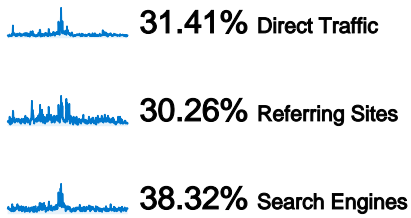

■ Search Engines	2,373.00 (38.32%)
■ Direct Traffic	1,945.00 (31.41%)
■ Referring Sites	1,874.00 (30.26%)

Top Traffic Sources

Sources	Visits	% visits	Keywords	Visits	% visits
google (organic)	2,150	34.72%	lsf	333	14.03%
(direct) ((none))	1,945	31.41%	lsf australia	212	8.93%
rcgroups.com (referral)	399	6.44%	league of silent flight	128	5.39%
maaa.asn.au (referral)	207	3.34%	david pratley airstrike	52	2.19%
hsl.org.au (referral)	166	2.68%	silent flight	25	1.05%