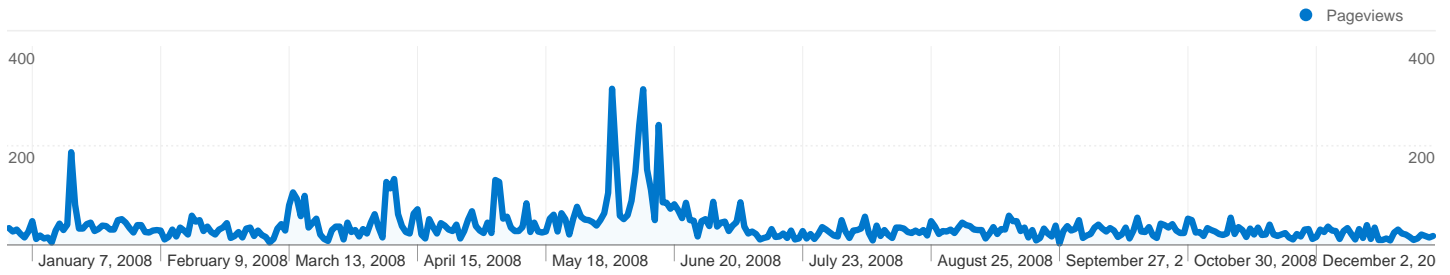

Traffic Sources Overview

- **Search Engines**
2,373.00 (38.32%)
- **Direct Traffic**
1,945.00 (31.41%)
- **Referring Sites**
1,874.00 (30.26%)

6,192 visits came from 76 countries/territories

Site Usage

Country/Territory	Visits	Pages/Visit	Avg. Time on Site	% New Visits	Bounce Rate
Australia	4,442	2.47	00:02:47	40.43%	45.36%
United States	593	1.81	00:01:11	50.25%	63.91%
New Zealand	140	2.49	00:02:34	42.86%	32.86%
United Kingdom	126	1.71	00:00:58	65.08%	71.43%
Japan	64	2.50	00:02:24	56.25%	57.81%
Germany	63	1.97	00:00:59	84.13%	60.32%
France	58	1.60	00:01:11	91.38%	63.79%
Poland	44	1.95	00:01:22	88.64%	59.09%
Belgium	40	1.68	00:01:21	57.50%	72.50%

Italy	38	1.87	00:00:46	78.95%	71.05%
					1 - 10 of 76

3,055 people visited this site

 **6,192** Visits

 **3,055** Absolute Unique Visitors

 **14,218** Pageviews

 **2.30** Average Pageviews

 **00:02:24** Time on Site

 **50.19%** Bounce Rate

 **46.80%** New Visits

Technical Profile

Browser	Visits	% visits
Internet Explorer	4,483	72.40%
Firefox	1,351	21.82%
Safari	225	3.63%
Opera	47	0.76%
Netscape	26	0.42%

Connection Speed	Visits	% visits
Unknown	3,781	61.06%
DSL	1,343	21.69%
Cable	361	5.83%
Dialup	347	5.60%
T1	337	5.44%

Pages on this site were viewed a total of 14,218 times

 14,218 Pageviews

 11,340 Unique Views

 50.19% Bounce Rate

Top Content

Pages	Pageviews	% Pageviews
/	5,673	39.90%
/events.html	1,882	13.24%
/gallindex.html	1,213	8.53%
/jerilderie2008entry.html	1,001	7.04%
/links.html	860	6.05%