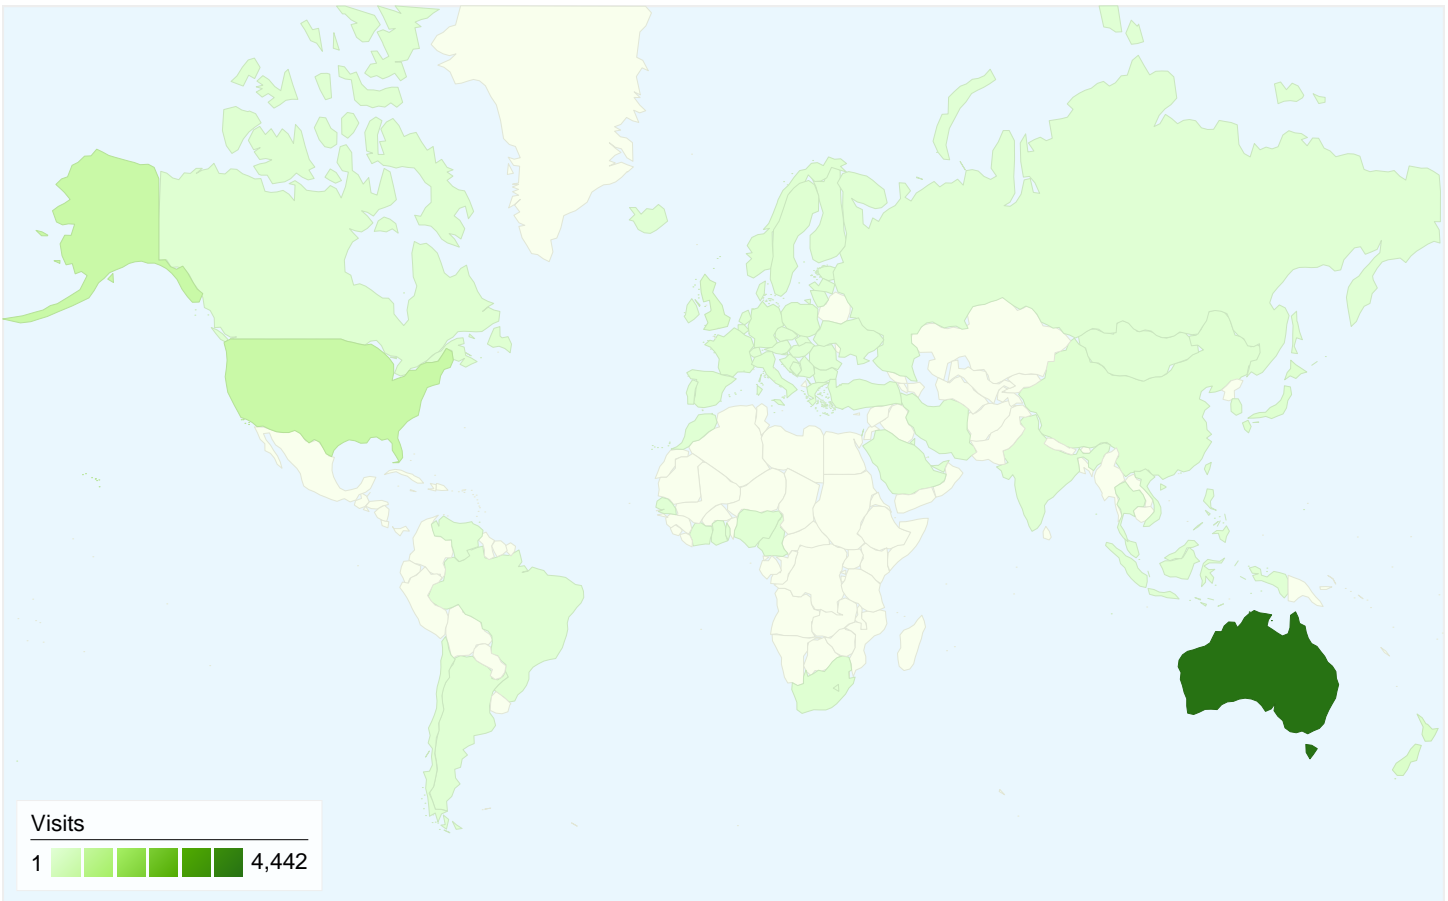

Site Usage

 **6,192** Visits

 **50.19%** Bounce Rate

 **14,218** Pageviews

 **00:02:24** Avg. Time on Site

 **2.30** Pages/Visit

 **46.80%** % New Visits

Map Overlay world

Traffic Sources Overview

- **Search Engines**
2,373.00 (38.32%)
- **Direct Traffic**
1,945.00 (31.41%)
- **Referring Sites**
1,874.00 (30.26%)

6,192 visits came from 76 countries/territories

Site Usage

Country/Territory	Visits	Pages/Visit	Avg. Time on Site	% New Visits	Bounce Rate
Australia	4,442	2.47	00:02:47	40.43%	45.36%
United States	593	1.81	00:01:11	50.25%	63.91%
New Zealand	140	2.49	00:02:34	42.86%	32.86%
United Kingdom	126	1.71	00:00:58	65.08%	71.43%
Japan	64	2.50	00:02:24	56.25%	57.81%
Germany	63	1.97	00:00:59	84.13%	60.32%
France	58	1.60	00:01:11	91.38%	63.79%
Poland	44	1.95	00:01:22	88.64%	59.09%
Belgium	40	1.68	00:01:21	57.50%	72.50%

Italy	38	1.87	00:00:46	78.95%	71.05%
					1 - 10 of 76

3,055 people visited this site

 **6,192** Visits

 **3,055** Absolute Unique Visitors

 **14,218** Pageviews

 **2.30** Average Pageviews

 **00:02:24** Time on Site

All traffic sources sent a total of 6,192 visits

■ Search Engines	2,373.00 (38.32%)
■ Direct Traffic	1,945.00 (31.41%)
■ Referring Sites	1,874.00 (30.26%)

Top Traffic Sources

Sources	Visits	% visits	Keywords	Visits	% visits
google (organic)	2,150	34.72%	lsf	333	14.03%
(direct) ((none))	1,945	31.41%	lsf australia	212	8.93%
rcgroups.com (referral)	399	6.44%	league of silent flight	128	5.39%
maaa.asn.au (referral)	207	3.34%	david pratley airstrike	52	2.19%
hsl.org.au (referral)	166	2.68%	silent flight	25	1.05%